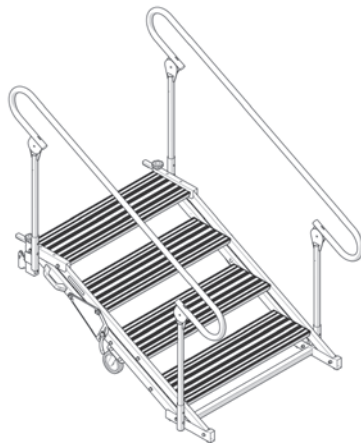

4-Step Adjustable Height Stairway
281A202
For Stage Heights from
16" to 32" (406 to 813 mm)