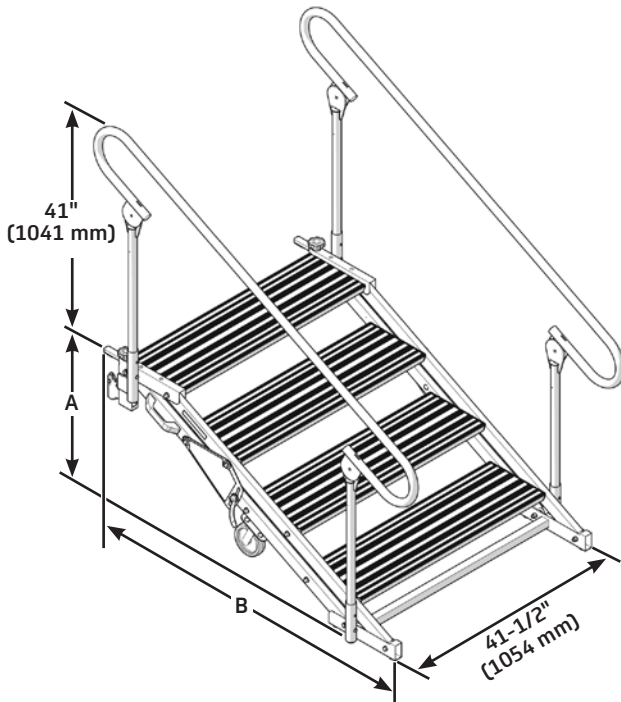

Adjustable and Fixed Height Stairways

- Available in adjustable and fixed height ranges:
 - Adjustable Height Stairways
 - 3-Step Adjustable Height model 281A201 107 lb (49 kg) for stage heights from 12" to 24" (305 to 610 mm)
 - 4-Step Adjustable Height model 281A202 122 lb (55 kg) for stage heights from 16" to 32" (406 to 813 mm)
 - 6-Step Adjustable Height model 281A203 160 lb (73 kg) for stage heights from 24" to 48" (610 to 1219 mm)
 - 8-Step Adjustable Height model 281A204 188 lb (85 kg) for stage heights from 32" to 64" (813 to 1626 mm)
 - Fixed Height Stairways
 - 2-Step Fixed Height model 281A100 55 lb (25 kg) for stage heights of 16" (406 mm) or 24" (610 mm)
 - 3-Step Fixed Height model 281A101 76 lb (34 kg) for stage heights of 24" (610 mm) or 32" (813 mm)
 - 4-Step Fixed Height model 281A102 94 lb (43 kg) for stage heights of 32" (813 mm) or 40" (1016 mm)
- Load rating of 500 lb (227 kg) per stair tread
- Stairways feature a hook bracket to function with StageTek[®], Versalite[®], Trouper[®] and Type-C stage systems from Wenger
- Attaches to the stage with no tools required
- Adjustable height stairways fold down and the handrails are removable for efficient storage or truck pack
- Includes casters to assist with positioning
- Stairways will not fit through a standard 32" (813 mm) wide doorway
- Stairway complies with building code loading requirements for step treads and handrails
- 11" (280 mm) deep stairs feature aluminum extruded treads and include handrails on both sides
- Step treads are aluminum and stair structure and handrails are painted steel for maximum strength and durability for demanding outdoor applications
- Shipped ready to assemble
- Ten-year warranty