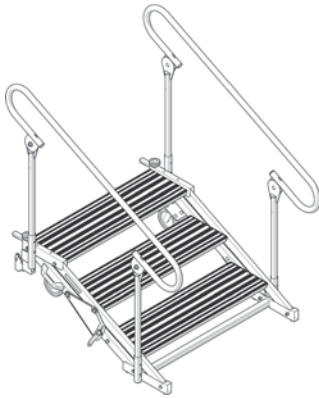

Adjustable Height Stairway
4-Step Model Shown

Fixed Height Stairway
4-Step Model Shown

	Dimension A		Dimension B	
	Minimum	Maximum	At Minimum	At Maximum
3-Step Adjustable Height Model	12" (305 mm)	24" (610 mm)	45" (1143 mm)	38.75" (984 mm)
4-Step Adjustable Height Model	16" (406 mm)	32" (813 mm)	57.5" (1461 mm)	49.25" (1251 mm)
6-Step Adjustable Height Model	24" (610 mm)	48" (1219 mm)	82.5" (2096 mm)	70" (1778 mm)
8-Step Adjustable Height Model	32" (813 mm)	64" (1626 mm)	107.75" (2737 mm)	91" (2311 mm)

	Dimension A	Dimension B
2-Step Fixed Height Model	55" (1397 mm)	22.75" (578 mm)
3-Step Fixed Height Model	63" (1600 mm)	33" (838 mm)
4-Step Fixed Height Model	71" (1803 mm)	43.25" (1099 mm)

Additional models are shown on the following page.