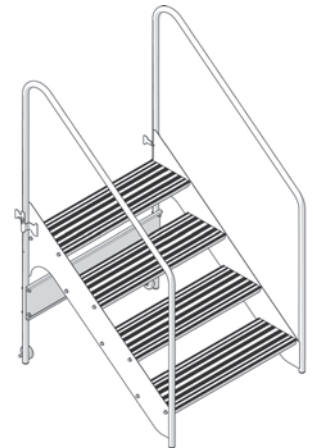

	Dimension A	Dimension B
2-Step Fixed Height Model	55" (1397 mm)	22.75" (578 mm)
3-Step Fixed Height Model	63" (1600 mm)	33" (838 mm)
4-Step Fixed Height Model	71" (1803 mm)	43.25" (1099 mm)

Additional models are shown on the following page.

3-Step Adjustable Height Stairway
281A201
For Stage Heights from
12" to 24" (305 to 610 mm)

4-Step Adjustable Height Stairway
281A202
For Stage Heights from
16" to 32" (406 to 813 mm)

6-Step Adjustable Height Stairway
281A203
For Stage Heights from
24" to 48" (610 to 1219 mm)

8-Step Adjustable Height Stairway
281A204
For Stage Heights from
32" to 64" (813 to 1626 mm)

2-Step Fixed Height Stairway
281A100
For Stage Heights of
16" (406 mm) or 24" (610 mm)

3-Step Fixed Height Stairway
281A101
For Stage Heights of
24" (610 mm) or 32" (813 mm)