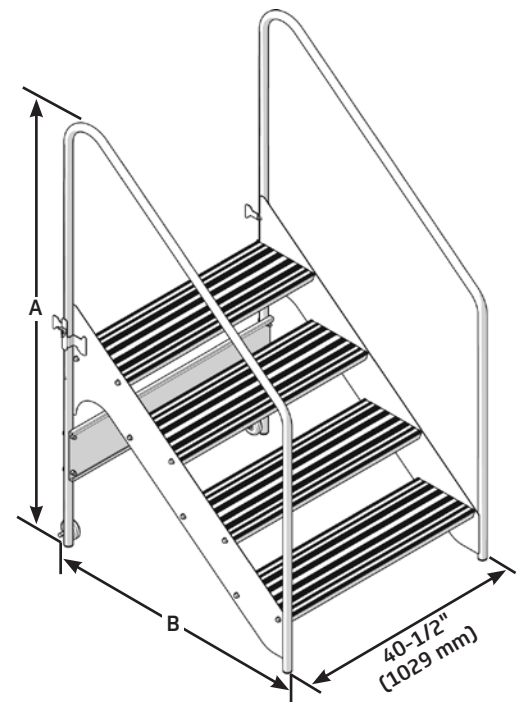

Fixed Height Stairway
4-Step Model Shown

	Dimension A		Dimension B	
	Minimum	Maximum	At Minimum	At Maximum
3-Step Adjustable Height Model	12" (305 mm)	24" (610 mm)	45" (1143 mm)	38.75" (984 mm)
4-Step Adjustable Height Model	16" (406 mm)	32" (813 mm)	57.5" (1461 mm)	49.25" (1251 mm)
6-Step Adjustable Height Model	24" (610 mm)	48" (1219 mm)	82.5" (2096 mm)	70" (1778 mm)
8-Step Adjustable Height Model	32" (813 mm)	64" (1626 mm)	107.75" (2737 mm)	91" (2311 mm)

	Dimension A	Dimension B
2-Step Fixed Height Model	55" (1397 mm)	22.75" (578 mm)
3-Step Fixed Height Model	63" (1600 mm)	33" (838 mm)
4-Step Fixed Height Model	71" (1803 mm)	43.25" (1099 mm)

Additional models are shown on the following page.