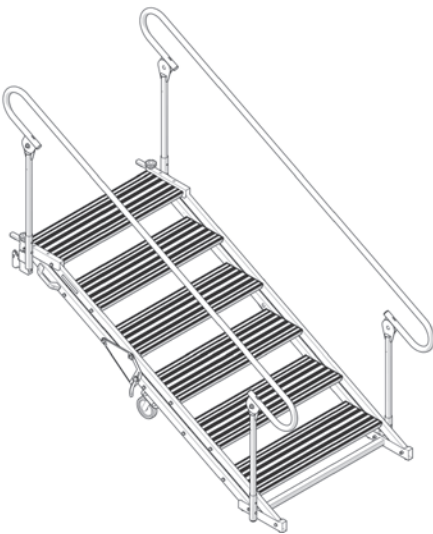

Adjustable Height Stairway
4-Step Model Shown

Fixed Height Stairway
4-Step Model Shown

	Dimension A		Dimension B	
	Minimum	Maximum	At Minimum	At Maximum
3-Step Adjustable Height Model	12" (305 mm)	24" (610 mm)	45" (1143 mm)	38.75" (984 mm)
4-Step Adjustable Height Model	16" (406 mm)	32" (813 mm)	57.5" (1461 mm)	49.25" (1251 mm)
6-Step Adjustable Height Model	24" (610 mm)	48" (1219 mm)	82.5" (2096 mm)	70" (1778 mm)
8-Step Adjustable Height Model	32" (813 mm)	64" (1626 mm)	107.75" (2737 mm)	91" (2311 mm)

	Dimension A	Dimension B
2-Step Fixed Height Model	55" (1397 mm)	22.75" (578 mm)
3-Step Fixed Height Model	63" (1600 mm)	33" (838 mm)
4-Step Fixed Height Model	71" (1803 mm)	43.25" (1099 mm)

Additional models are shown on the following page.

3-Step Adjustable Height Stairway
281A201
For Stage Heights from
12" to 24" (305 to 610 mm)

4-Step Adjustable Height Stairway
281A202
For Stage Heights from
16" to 32" (406 to 813 mm)

6-Step Adjustable Height Stairway
281A203
For Stage Heights from
24" to 48" (610 to 1219 mm)