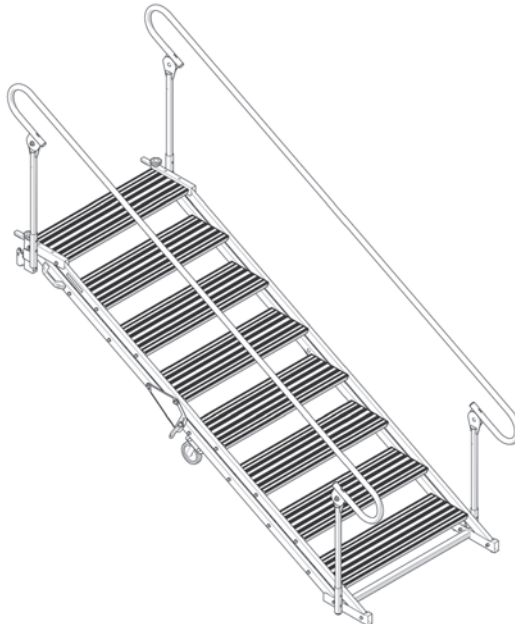

	Dimension A	Dimension B
2-Step Fixed Height Model	55" (1397 mm)	22.75" (578 mm)
3-Step Fixed Height Model	63" (1600 mm)	33" (838 mm)
4-Step Fixed Height Model	71" (1803 mm)	43.25" (1099 mm)

Additional models are shown on the following page.

3-Step Adjustable Height Stairway
281A201
For Stage Heights from
12" to 24" (305 to 610 mm)

4-Step Adjustable Height Stairway
281A202
For Stage Heights from
16" to 32" (406 to 813 mm)

6-Step Adjustable Height Stairway
281A203
For Stage Heights from
24" to 48" (610 to 1219 mm)