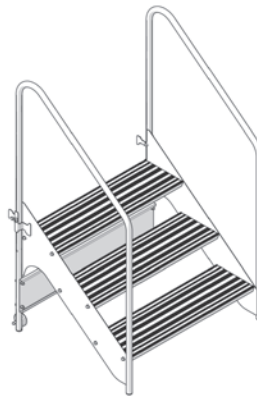

	Dimension A	Dimension B
2-Step Fixed Height Model	55" (1397 mm)	22.75" (578 mm)
3-Step Fixed Height Model	63" (1600 mm)	33" (838 mm)
4-Step Fixed Height Model	71" (1803 mm)	43.25" (1099 mm)

Additional models are shown on the following page.

3-Step Adjustable Height Stairway
281A201
For Stage Heights from
12" to 24" (305 to 610 mm)

4-Step Adjustable Height Stairway
281A202
For Stage Heights from
16" to 32" (406 to 813 mm)

6-Step Adjustable Height Stairway
281A203
For Stage Heights from
24" to 48" (610 to 1219 mm)

8-Step Adjustable Height Stairway
281A204
For Stage Heights from
32" to 64" (813 to 1626 mm)

2-Step Fixed Height Stairway
281A100
For Stage Heights of
16" (406 mm) or 24" (610 mm)

3-Step Fixed Height Stairway
281A101
For Stage Heights of
24" (610 mm) or 32" (813 mm)