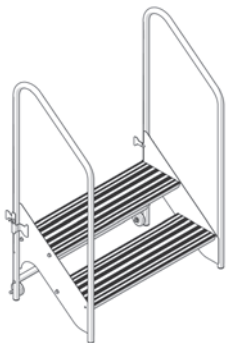

Adjustable Height Stairway
4-Step Model Shown

Fixed Height Stairway
4-Step Model Shown

	Dimension A		Dimension B	
	Minimum	Maximum	At Minimum	At Maximum
3-Step Adjustable Height Model	12" (305 mm)	24" (610 mm)	45" (1143 mm)	38.75" (984 mm)
4-Step Adjustable Height Model	16" (406 mm)	32" (813 mm)	57.5" (1461 mm)	49.25" (1251 mm)
6-Step Adjustable Height Model	24" (610 mm)	48" (1219 mm)	82.5" (2096 mm)	70" (1778 mm)
8-Step Adjustable Height Model	32" (813 mm)	64" (1626 mm)	107.75" (2737 mm)	91" (2311 mm)

	Dimension A	Dimension B
2-Step Fixed Height Model	55" (1397 mm)	22.75" (578 mm)
3-Step Fixed Height Model	63" (1600 mm)	33" (838 mm)
4-Step Fixed Height Model	71" (1803 mm)	43.25" (1099 mm)

Additional models are shown on the following page.

3-Step Adjustable Height Stairway
281A201
For Stage Heights from
12" to 24" (305 to 610 mm)

4-Step Adjustable Height Stairway
281A202
For Stage Heights from
16" to 32" (406 to 813 mm)

6-Step Adjustable Height Stairway
281A203
For Stage Heights from
24" to 48" (610 to 1219 mm)

8-Step Adjustable Height Stairway
281A204
For Stage Heights from
32" to 64" (813 to 1626 mm)

2-Step Fixed Height Stairway
281A100
For Stage Heights of
16" (406 mm) or 24" (610 mm)

3-Step Fixed Height Stairway
281A101
For Stage Heights of
24" (610 mm) or 32" (813 mm)